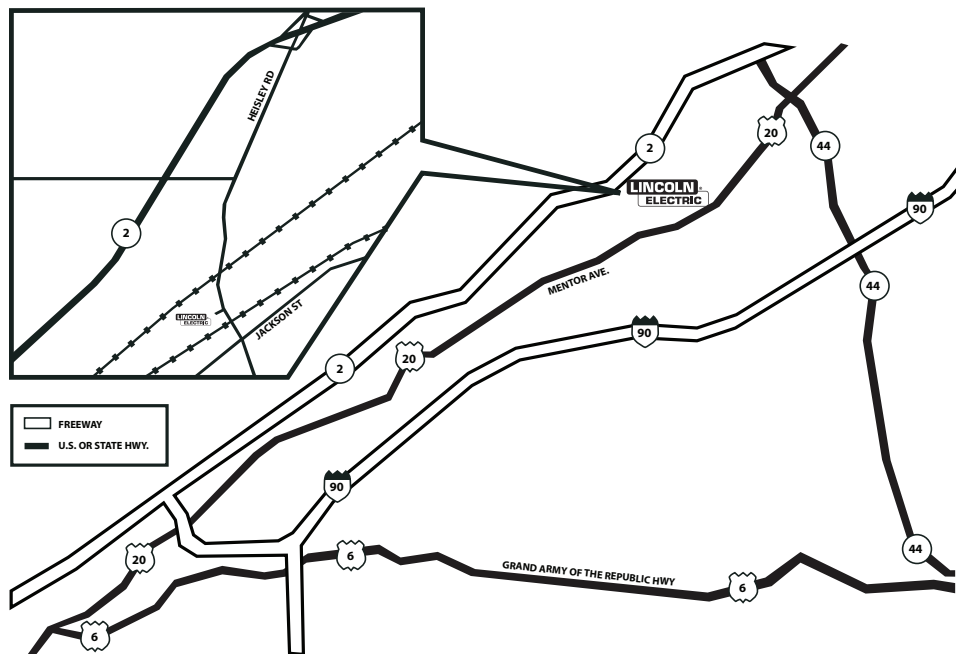

Mentor Facility Map

LE - Mentor Facility
6500 Heisley Road
Mentor, OH 44060

The Lincoln Electric Company

Mentor Consumable Division
6500 Heisley Road
Mentor, OH 44060-1805

General Phone: +1.440.255.7696

Directions to Lincoln Electric

From the West, South or Airport:

Go through downtown Cleveland and follow Route 90, I-480 or I-71 to Route 90 East. Continue on 90 and take a slight left onto Route 2 East (signs for Painesville). Take the OH-44 N/Heisley Rd exit and turn right onto Heisley Rd. The entrance is 1.5 miles South and on the right.